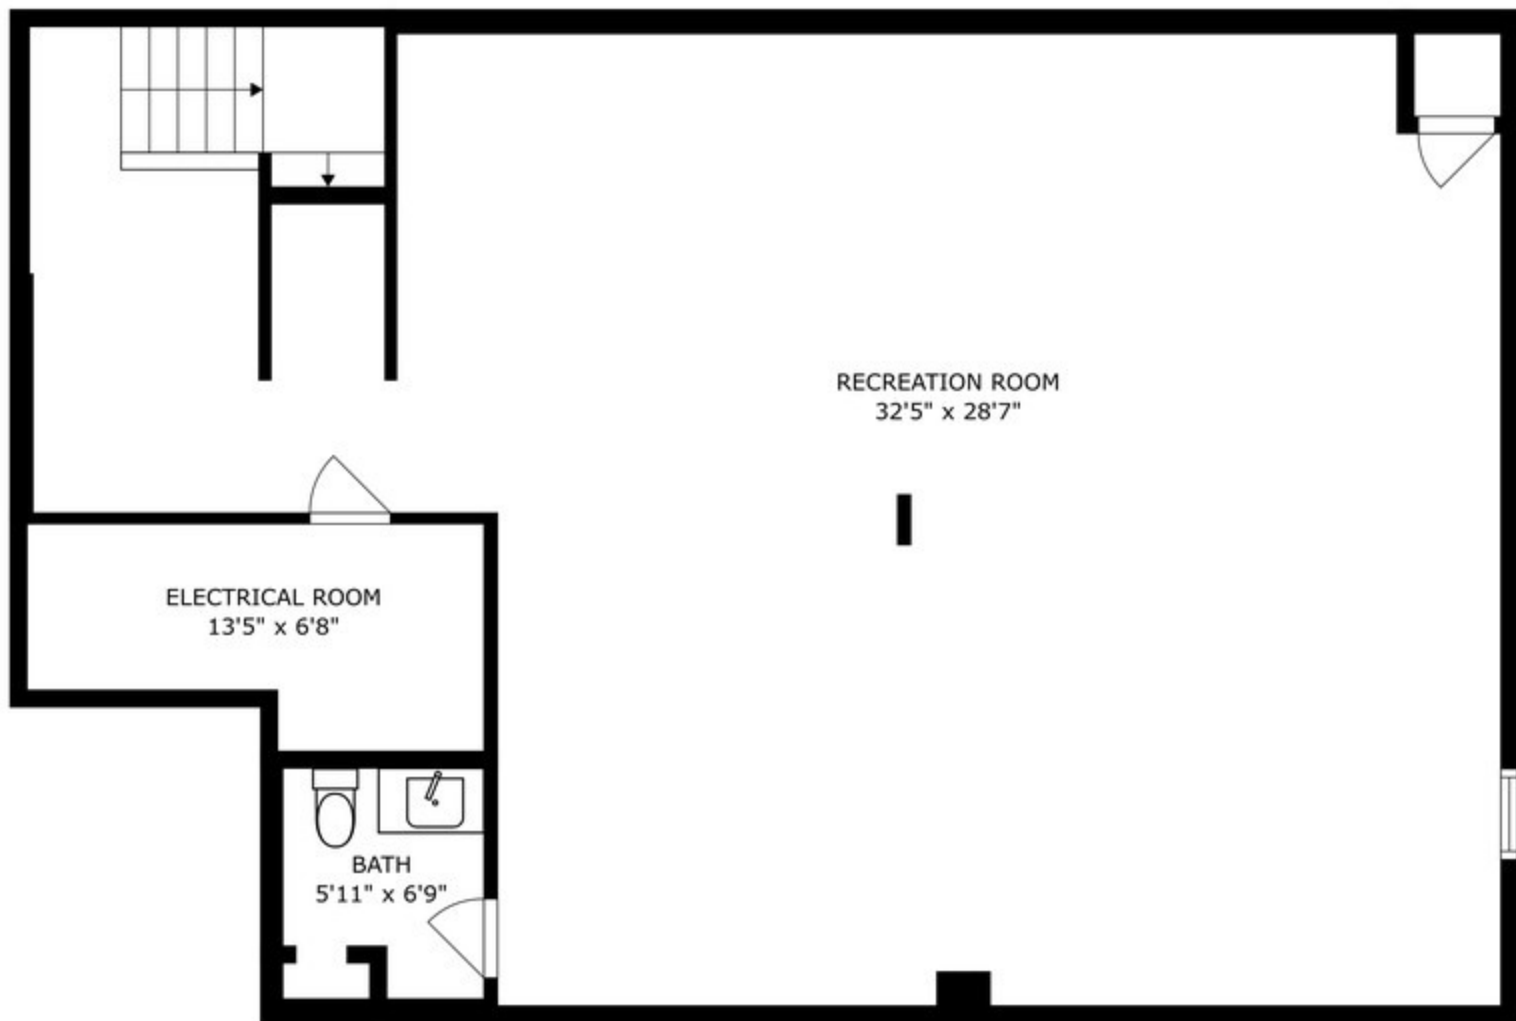

SIZES AND DIMENSIONS ARE APPROXIMATE, ACTUAL MAY VARY.

RECREATION ROOM
32'5" x 28'7"

ELECTRICAL ROOM
13'5" x 6'8"

BATH
5'11" x 6'9"

FLOOR 2

FLOOR 1

SIZES AND DIMENSIONS ARE APPROXIMATE, ACTUAL MAY VARY.